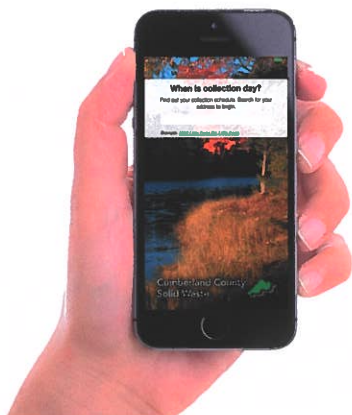

NO branches or leaf & yard waste will be collected.

REMINDERS

- Materials must be curbside by 6:30 a.m. on **Monday** of your scheduled week. **Do not place items out more than 3 days before your scheduled collection.**
- C&D, metals, & bulky items must be in **3 separate piles. Non conforming piles will not be collected.**
- C&D must be in a pile no larger than 4ft x 4ft x 8ft.
- In an effort to keep materials off the road for Canada Day Celebrations **Special Collection will NOT take place the week of June 29th.**

Cumberland Central Landfill

Location:
2052 Little Forks Road

Hours:
Monday - Friday
7:00 a.m. - 3:00 p.m.
Saturday
8:00 a.m. - 12:00 noon
(residential drop off)

Questions?
www.cjsma.ns.ca

902-667-5141

info@cjsma.ns.ca

“like” us on facebook at
Cumberland Central
Landfill

TRANSFER STATIONS

Acceptable Waste: Scrap Metal, Leaf & Yard Waste, Clean Wood, Shingles, Construction & Demolition Debris.

Hours of Operation

Advocate	Friday & Saturday	8:30 a.m. to 4:30 p.m.
Pugwash	Tuesday & Saturday	8:30 a.m. to 4:30 p.m.
River Hebert	Friday & Saturday	8:30 a.m. to 4:30 p.m.

Reminders

- No commercial waste.
- Oil tanks must be cut in half.
- Doors must be removed from fridges and freezers.
- No loads larger than a pickup truck.
- All loads must be secure.

Never Miss Another Collection Day